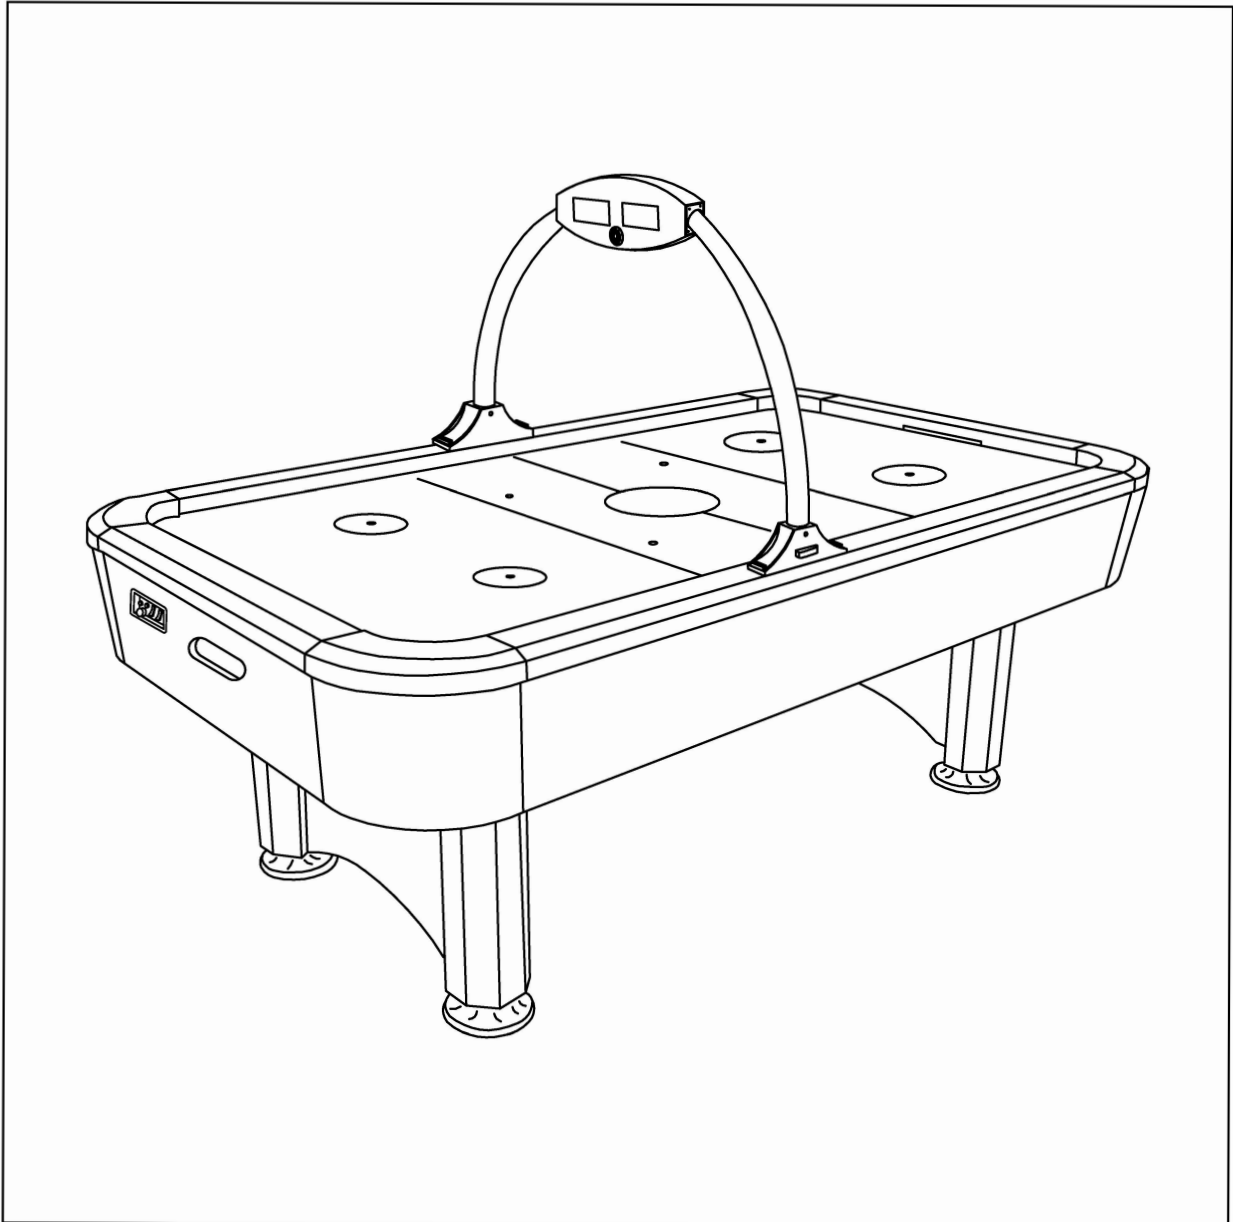

Air Hockey Table

Item-No.: 6011.137

Parts List

<p>#1</p>  <p>Main Frame 1 piece</p>	<p>#2</p>  <p>Leg 4 pieces</p>	<p>#3</p>  <p>Leg panel 2 pieces</p>	<p>#4</p>  <p>Leg leveler 4 pieces</p>
<p>#5</p>  <p>Scorer 1 piece</p>	<p>#6</p>  <p>Scorer support 2 pieces</p>	<p>#7</p>  <p>Fixed seat 2 pieces</p>	<p>#8</p>  <p>Adapter 1 piece</p>
<p>#9</p>  <p>3/8"X1-1/2" Bolt 12 pieces</p>	<p>#10</p>  <p>3/8" Washer 12 pieces</p>	<p>#11</p>  <p>1/4"X1-1/2" Bolt 8 pieces</p>	<p>#12</p>  <p>1/4" Washer 8 pieces</p>
<p>#13</p>  <p>3/16"X5/8" Bolt 12 pieces</p>	<p>#14</p>  <p>1/4"x2-3/8" Bolt 2 pieces</p>	<p>#15</p>  <p>Pusher 4 pieces</p>	<p>#16</p>  <p>Pusher felt sticker 4 pieces</p>
<p>#17</p>  <p>Puck 4 pieces</p>	<p>#18</p>  <p>Allen wrench 1 piece</p>	<p>#19</p>  <p>1/4" Nut 2 pieces</p>	<p>#20</p>  <p>3/16" Washer 12 pieces</p>
<p>#21</p>  <p>Wrench 1 piece</p>			